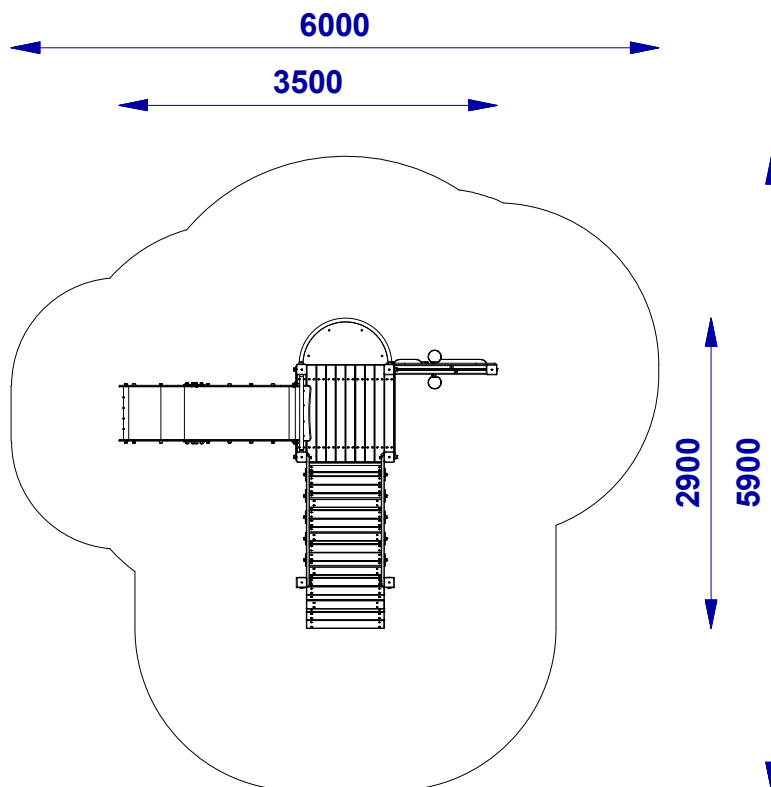

● 8004A ATTU SET

● Technical data:

Dimensions	3,5 x 2,9 m
Safe zone	6,0 x 5,9 m
Total height	1,9 m
Free fall height	1,0 m
Age	1+
Conformity with PN-EN 1176	YES
Platform	1x 1,0 m
Slide	1x 1,0 m

● 8004A ATTU SET

Set contents:	
Module:	Qty:
101.03 DN_W4_1000	1
103.01 DN_B	1
104.06 DN_TWBM_1000	1
116.03 DN_SL_1000	1
118.01 DN_BLM	1
119.01 DN_SKL	1

Construction	Galvanized and powder coated steel	
	Stainless steel	
	Square 90x90 glued laminated timber, impregnated	✓
Connectors	Stainless and galvanized	✓
		✓
Decorative elements	Polyethylene plastic (HDPE)	✓
	Polycarbonate (PC)	
	Hardwood plywood painted with certified chalkboard paint	
Metal elements	Galvanized and powder coated steel	✓
	Stainless steel	✓
Slide	Stainless steel with polyethylene plastic (HDPE)	✓
	Whole polyethylene plastic (LLDPE)	
	Whole stainless steel	
Ropes	Polypropylene rope with steel core	
Rope connectors	Aluminum and polyamide	
Caps	Polyamide	✓
Platforms	Polyethylene plastic (HDPE) with antiskid layer	✓
	Grooved board made of solid wood	✓
Anchoring	Construction elements - 800 mm in ground	
	Powder coated steel post - 800 mm in ground	✓
Chain	Stainless steel	
	Galvanized steel	
Slings	Stainless steel with bearings	
Seats	Flat with aluminum core, covered with rubber, certified	
	Bucket with aluminum core, covered with rubber, certified	
	Rope "Birds nest" with metal core, certified	
Spring	20 x 200 x 400 mm - certified	

In relation to free fall height / HIC, norm PN-EN 1176-1 allow the following impact absorbing surfaces.

Material	Grain size [mm]	Depth [mm]	Critical fall height [mm]
Turf	-	-	≤1000
Bark	20 - 80	200	≤2000
		300	≤3000
Wood chips	5 - 30	200	≤2000
		300	≤3000
Sand	0,2 - 2	200	≤2000
		300	≤3000
Gravel	2 - 8	200	≤2000
		300	≤3000
Other	as tested to HIC (see EN 1177)		as tested