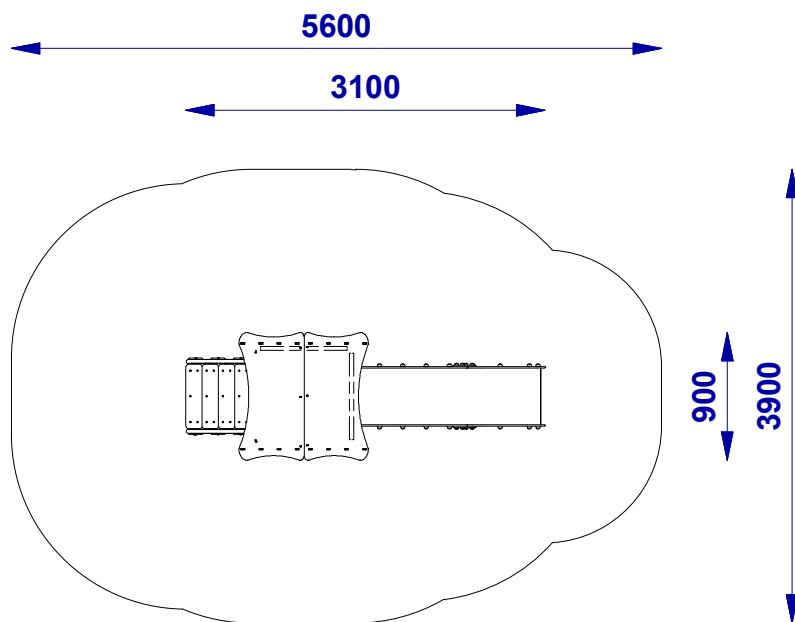

● 8005B EPI SET

● Technical data:

Dimensions	3,1 x 0,9 m
Safe zone	5,6 x 3,9 m
Total height	3,1 m
Free fall height	1,0 m
Age	1+
Conformity with PN-EN 1176	YES
Platform	1x 1,0 m
Slide	1x 1,0 m

● 8005B EPI SET

Set contents:	
Module:	Qty:
201.23 SN_W4D2_1000	1
202.01 SN_D2	1
203.01 SN_B	1
204.13 SN_SCHA_1000	1
224.03 SN_SL_1000	1
228.08 SN_DWS_1000_S	1

Construction	Galvanized and powder coated steel	✓
	Stainless steel	
	Square 90x90 glued laminated timber, impregnated	
Connectors	Stainless and galvanized	✓
Decorative elements	Polyethylene plastic (HDPE)	✓
	Polycarbonate (PC)	
	Hardwood plywood painted with certified chalkboard paint	
Metal elements	Galvanized and powder coated steel	✓
	Stainless steel	✓
Slide	Stainless steel with polyethylene plastic (HDPE)	✓
	Whole polyethylene plastic (LLDPE)	
	Whole stainless steel	
Ropes	Polypropylene rope with steel core	
Rope connectors	Aluminum and polyamide	
Caps	Polyamide	✓
Platforms	Polyethylene plastic (HDPE) with antiskid layer	✓
	Grooved board made of solid wood	
Anchoring	Construction elements - 800 mm in ground	✓
	Powder coated steel post - 800 mm in ground	
Chain	Stainless steel	
	Galvanized steel	
Slings	Stainless steel with bearings	
Seats	Flat with aluminum core, covered with rubber, certified	
	Bucket with aluminum core, covered with rubber, certified	
	Rope "Birds nest" with metal core, certified	
Spring	20 x 200 x 400 mm - certified	

In relation to free fall height / HIC, norm PN-EN 1176-1 allow the following impact absorbing surfaces.

Material	Grain size [mm]	Depth [mm]	Critical fall height [mm]
Turf	-	-	≤1000
Bark	20 - 80	200	≤2000
		300	≤3000
Wood chips	5 - 30	200	≤2000
		300	≤3000
Sand	0,2 - 2	200	≤2000
		300	≤3000
Gravel	2 - 8	200	≤2000
		300	≤3000
Other	as tested to HIC (see EN 1177)		as tested