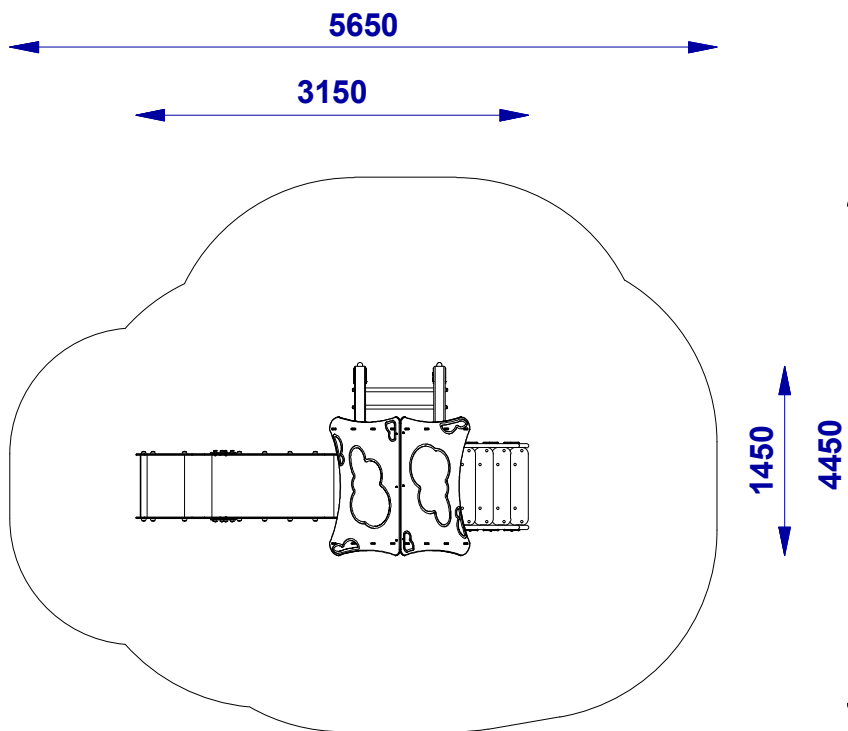

● 8008A OBI SET

● Technical data:

Dimensions	3,15 x 1,45 m
Safe zone	5,65 x 4,45 m
Total height	3,1 m
Free fall height	1,0 m
Age	1+
Conformity with PN-EN 1176	YES
Platform	1x 1,0 m
Slide	1x 1,0 m

● 8008A OBI SET

Set contents:	
Module:	Qty:
101.23 DN_W4D2_1000	1
102.02 DN_D2	1
103.01 DN_B	1
105.02 DN_DW_1000	1
116.03 DN_SL_1000	1
153.02 DN_SCH_1000	1

Construction	Galvanized and powder coated steel	
	Stainless steel	
	Square 90x90 glued laminated timber, impregnated	✓
Connectors	Stainless and galvanized	✓
		✓
Decorative elements	Polyethylene plastic (HDPE)	✓
	Polycarbonate (PC)	
	Hardwood plywood painted with certified chalkboard paint	
Metal elements	Galvanized and powder coated steel	✓
	Stainless steel	✓
Slide	Stainless steel with polyethylene plastic (HDPE)	✓
	Whole polyethylene plastic (LLDPE)	
	Whole stainless steel	
Ropes	Polypropylene rope with steel core	
Rope connectors	Aluminum and polyamide	
Caps	Polyamide	✓
Platforms	Polyethylene plastic (HDPE) with antiskid layer	
	Grooved board made of solid wood	✓
Anchoring	Construction elements - 800 mm in ground	
	Powder coated steel post - 800 mm in ground	✓
Chain	Stainless steel	
	Galvanized steel	
Slings	Stainless steel with bearings	
Seats	Flat with aluminum core, covered with rubber, certified	
	Bucket with aluminum core, covered with rubber, certified	
	Rope "Birds nest" with metal core, certified	
Spring	20 x 200 x 400 mm - certified	

In relation to free fall height / HIC, norm PN-EN 1176-1 allow the following impact absorbing surfaces.

Material	Grain size [mm]	Depth [mm]	Critical fall height [mm]
Turf	-	-	≤1000
Bark	20 - 80	200	≤2000
		300	≤3000
Wood chips	5 - 30	200	≤2000
		300	≤3000
Sand	0,2 - 2	200	≤2000
		300	≤3000
Gravel	2 - 8	200	≤2000
		300	≤3000
Other	as tested to HIC (see EN 1177)		as tested