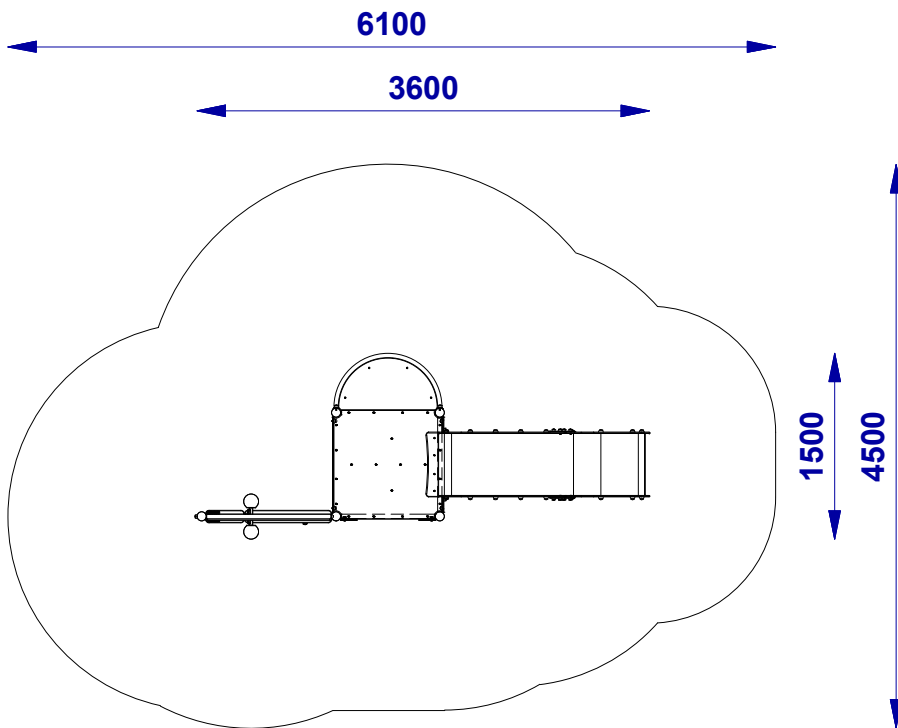

● 8008B MINORKA SET

● Technical data:

Dimensions	3,6 x 1,5 m
Safe zone	6,1 x 4,5 m
Total height	1,9 m
Free fall height	1,0 m
Age	3+
Conformity with PN-EN 1176	YES
Platform	1x 1,0 m
Slide	1x 1,0 m

● 8008B MINORKA SET

Set contents:	
Module:	Qty:
201.03 SN_W4_1000	1
203.01 SN_B	1
224.03 SN_SL_1000	1
225.03 SN_BL_BM	1
228.08 SN_DWS_1000_S	1
231.05 SN_SKLP	1

Construction	Galvanized and powder coated steel	✓
	Stainless steel	
	Square 90x90 glued laminated timber, impregnated	
Connectors	Stainless and galvanized	✓
Decorative elements	Polyethylene plastic (HDPE)	✓
	Polycarbonate (PC)	
	Hardwood plywood painted with certified chalkboard paint	
Metal elements	Galvanized and powder coated steel	✓
	Stainless steel	✓
Slide	Stainless steel with polyethylene plastic (HDPE)	✓
	Whole polyethylene plastic (LLDPE)	
	Whole stainless steel	
Ropes	Polypropylene rope with steel core	
Rope connectors	Aluminum and polyamide	
Caps	Polyamide	✓
Platforms	Polyethylene plastic (HDPE) with antiskid layer	✓
	Grooved board made of solid wood	
Anchoring	Construction elements - 800 mm in ground	✓
	Powder coated steel post - 800 mm in ground	
Chain	Stainless steel	
	Galvanized steel	
Slings	Stainless steel with bearings	
Seats	Flat with aluminum core, covered with rubber, certified	
	Bucket with aluminum core, covered with rubber, certified	
	Rope "Birds nest" with metal core, certified	
Spring	20 x 200 x 400 mm - certified	

In relation to free fall height / HIC, norm PN-EN 1176-1 allow the following impact absorbing surfaces.

Material	Grain size [mm]	Depth [mm]	Critical fall height [mm]
Turf	-	-	≤1000
Bark	20 - 80	200	≤2000
		300	≤3000
Wood chips	5 - 30	200	≤2000
		300	≤3000
Sand	0,2 - 2	200	≤2000
		300	≤3000
Gravel	2 - 8	200	≤2000
		300	≤3000
Other	as tested to HIC (see EN 1177)		as tested