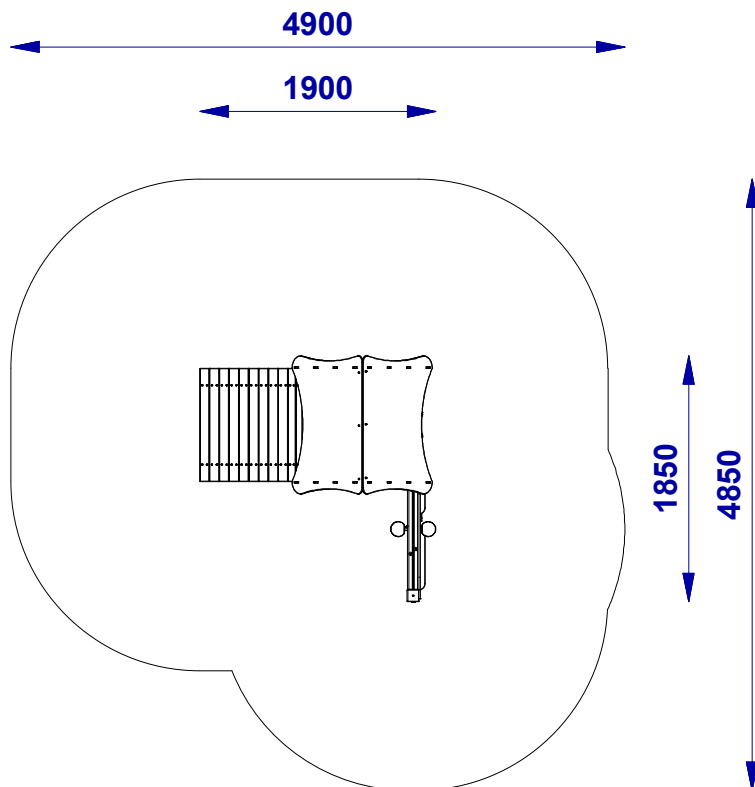

### ● Technical data:

Dimensions	1,9 x 1,85 m
Safe zone	4,9 x 4,85 m
Total height	2,7 m
Free fall height	0,6 m
Age	1+
Conformity with PN-EN 1176	YES
Platform	1x 0,6 m

## ● 8072A WOODEN SET

Set contents:	
Module:	Qty:
101.21 DN_W4D2_600	1
102.02 DN_D2	1
103.01 DN_B	1
103.20 DN_B_PLOT	2
104.01 DN_TW_600	1
119.01 DN_SKL	1

Construction	Galvanized and powder coated steel	
	Stainless steel	
	Square 90x90 glued laminated timber, impregnated	✓
Connectors	Stainless and galvanized	✓
		✓
Decorative elements	Polyethylene plastic (HDPE)	✓
	Polycarbonate (PC)	
	Hardwood plywood painted with certified chalkboard paint	
Metal elements	Galvanized and powder coated steel	✓
	Stainless steel	✓
Slide	Stainless steel with polyethylene plastic (HDPE)	
	Whole polyethylene plastic (LLDPE)	
	Whole stainless steel	
Ropes	Polypropylene rope with steel core	
Rope connectors	Aluminum and polyamide	
Caps	Polyamide	✓
Platforms	Polyethylene plastic (HDPE) with antiskid layer	
	Grooved board made of solid wood	✓
Anchoring	Construction elements - 800 mm in ground	
	Powder coated steel post - 800 mm in ground	✓
Chain	Stainless steel	
	Galvanized steel	
Slings	Stainless steel with bearings	
Seats	Flat with aluminum core, covered with rubber, certified	
	Bucket with aluminum core, covered with rubber, certified	
	Rope "Birds nest" with metal core, certified	
Spring	20 x 200 x 400 mm - certified	

In relation to free fall height / HIC, norm PN-EN 1176-1 allow the following impact absorbing surfaces.

Material	Grain size [mm]	Depth [mm]	Critical fall height [mm]
Turf	-	-	≤1000
Bark	20 - 80	200	≤2000
		300	≤3000
Wood chips	5 - 30	200	≤2000
		300	≤3000
Sand	0,2 - 2	200	≤2000
		300	≤3000
Gravel	2 - 8	200	≤2000
		300	≤3000
Other	as tested to HIC (see EN 1177)		as tested